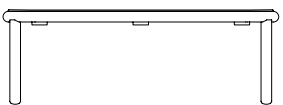

tempo square coffee table

[24364]

90 cm
35 in

90 cm
35 in

32 cm
13 in

CHARACTERISTICS

DIMENSIONS 90 × 90 × 32 cm

thick top 20 mm