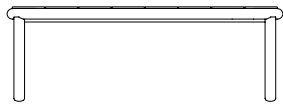

tempo square coffee table

[24364]

90 cm
35 in

90 cm
35 in

32 cm
13 in

CHARACTERISTICS

DIMENSIONS 90 × 90 × 32 cm

thick top 20 mm