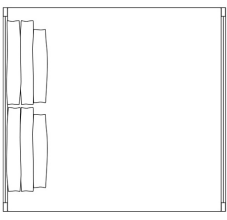

ventus double lounger

[24379]

33 cm
13 in

185 cm
73 in

200 cm
79 in

64 cm
25 in

CHARACTERISTICS

DIMENSIONS 200 × 185 × 64 cm

SEAT HEIGHT 33 cm

BACK HEIGHT 64 cm

WEIGHT 56 kg

VOLUME 2,33 m³

MATERIALS

Aluminum
White Wash

Cushion
RT 20084 Cream

Vinyl fabric
backrest Grey Stone