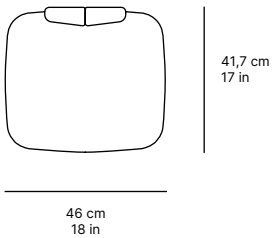

koro tray table

[24429.01]

CHARACTERISTICS

DIMENSIONS 46 × 41,7 × 27 cm

WEIGHT 0.0 kg

VOLUME 0.0 m³

MATERIALS

 Aluminium
Dark RAL 1013