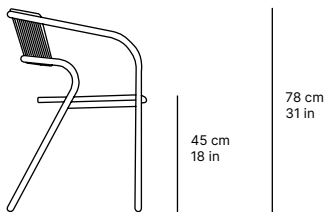

eki dining armchair

[24433]

CHARACTERISTICS

DIMENSIONS 59,5 × 54 × 78 cm

ARM HEIGHT 67 cm

SEAT HEIGHT 45 cm

WEIGHT 0.0 kg

VOLUME 0,37 m³