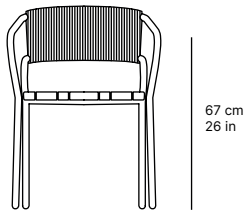

eki dining armchair

[24433]

CHARACTERISTICS

DIMENSIONS 59,5 × 54 × 78 cm

ARM HEIGHT 67 cm

SEAT HEIGHT 45 cm

WEIGHT 0.0 kg

VOLUME 0,37 m³