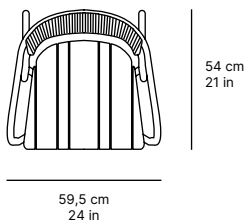

eki dining armchair

[24433]

CHARACTERISTICS

DIMENSIONS 59,5 × 54 × 78 cm

ARM HEIGHT 67 cm

SEAT HEIGHT 45 cm

WEIGHT 0.0 kg

VOLUME 0,37 m³