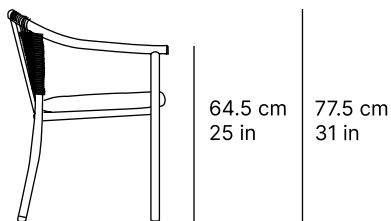

arata bench

[24461]

CHARACTERISTICS

DIMENSIONS 135 × 58,5 × 77,5 cm

ARM HEIGHT 55 cm

BACK HEIGHT 68 cm

SEAT HEIGHT 40 cm

WEIGHT 0.00 kg