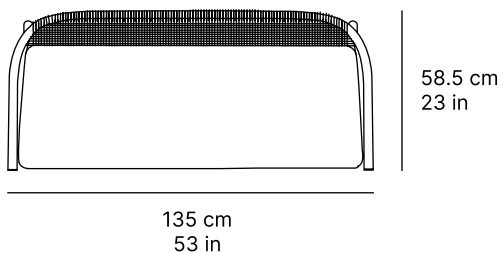

arata bench

[24461]

CHARACTERISTICS

DIMENSIONS 135 × 58,5 × 77,5 cm

ARM HEIGHT 55 cm

BACK HEIGHT 68 cm

SEAT HEIGHT 40 cm

WEIGHT 0.00 kg