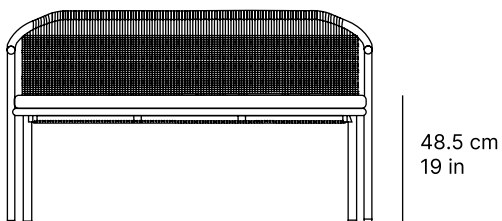

arata bench

[24461]

CHARACTERISTICS

DIMENSIONS 135 × 58,5 × 77,5 cm

ARM HEIGHT 55 cm

BACK HEIGHT 68 cm

SEAT HEIGHT 40 cm

WEIGHT 0.00 kg