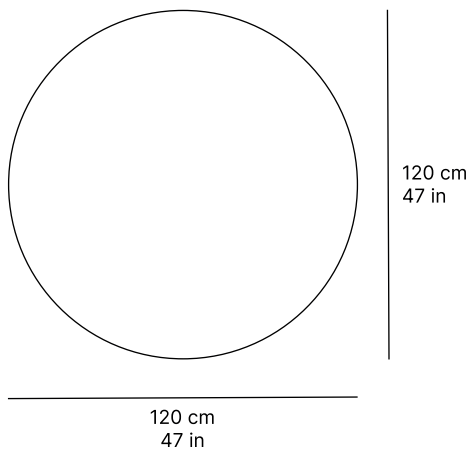

arata round coffee table

[24454.01]

CHARACTERISTICS

DIMENSIONS Ø 120 × 30 cm

THICK TOP 8 mm

WEIGHT 0.00 kg

VOLUME 0,36 m3

MATERIALS