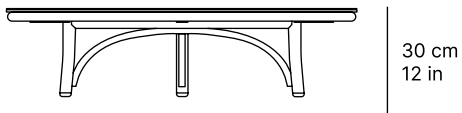

arata round coffee table

[24454.01]

CHARACTERISTICS

DIMENSIONS Ø 120 × 30 cm

THICK TOP 8 mm

WEIGHT 0.00 kg

VOLUME 0,36 m3

MATERIALS