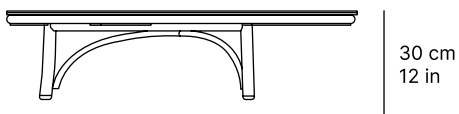

arata round coffee table

[24454.01]

CHARACTERISTICS

DIMENSIONS Ø 120 × 30 cm

THICK TOP 8 mm

WEIGHT 0.00 kg

VOLUME 0,36 m3

MATERIALS