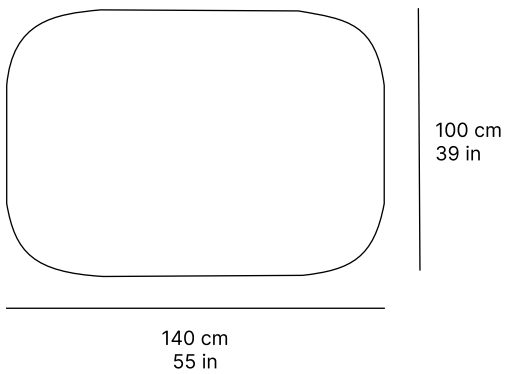

arata rect coffee table

[24454.01.01]

CHARACTERISTICS

DIMENSIONS 140 × 100 × 36 cm

thick top 8 mm

WEIGHT 7.90 kg

VOLUME 0,5 m³

MATERIALS