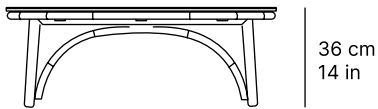

arata rect coffee table

[24454.01.01]

CHARACTERISTICS

DIMENSIONS 140 × 100 × 36 cm

thick top 8 mm

WEIGHT 7.90 kg

VOLUME 0,5 m³

MATERIALS