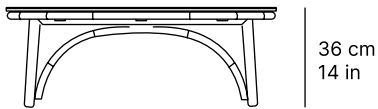

arata rect coffee table

[24454.00.01]

CHARACTERISTICS

DIMENSIONS 140 × 100 × 36 cm

thick top 8 mm

WEIGHT 7.90 kg

VOLUME 0,5 m3

MATERIALS