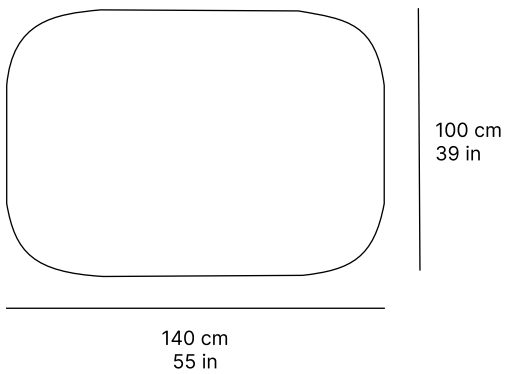

arata rect coffee table

[24454.00.01]

CHARACTERISTICS

DIMENSIONS 140 × 100 × 36 cm

thick top 8 mm

WEIGHT 7.90 kg

VOLUME 0,5 m3

MATERIALS