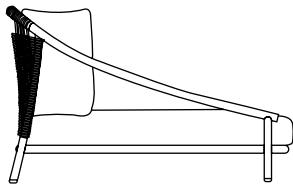

arata daybed

[24460.01]

39 cm
15 in

38 cm 96.5 cm
15 in 40 in

156 cm
61 in

169 cm
67 in

CHARACTERISTICS

DIMENSIONS 169 × 156,5 × 96,5 cm

ARM HEIGHT 43 cm

BACK HEIGHT 96,5 cm

SEAT HEIGHT 38 cm

WEIGHT 0.00 kg

VOLUME 2,39 m3

MATERIALS

Grey Brown
Aluminum RAL 8019

Rope 6mm
Texcolene Sand