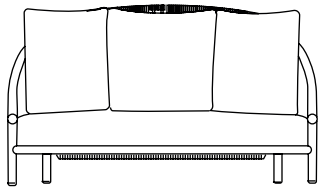

arata daybed

[24460.01]

39 cm
15 in

38 cm 96.5 cm
15 in 40 in

156 cm
61 in

169 cm
67 in

CHARACTERISTICS

DIMENSIONS 169 × 156,5 × 96,5 cm

ARM HEIGHT 43 cm

BACK HEIGHT 96,5 cm

SEAT HEIGHT 38 cm

WEIGHT 0.00 kg

VOLUME 2,39 m3

MATERIALS

Grey Brown
Aluminum RAL 8019

Rope 6mm
Texcolene Sand