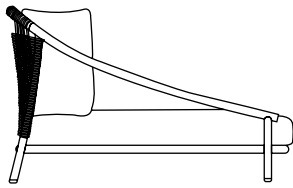

arata daybed

[24460]

39 cm
15 in

38 cm 96.5 cm
15 in 40 in

156 cm
61 in

169 cm
67 in

CHARACTERISTICS

DIMENSIONS 169 × 156,5 × 96,5 cm

ARM HEIGHT 43 cm

BACK HEIGHT 96,5 cm

SEAT HEIGHT 38 cm

WEIGHT 0.00 kg

VOLUME 2,39 m³

MATERIALS

Rust Aluminum
RAL 3009

Rope 6mm
Texcolene Sand