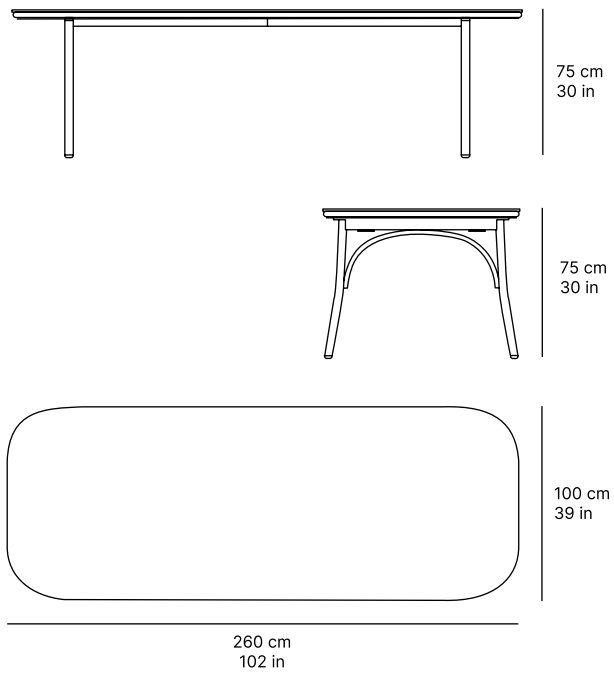

## arata rect. dining table

[24457]

### CHARACTERISTICS

DIMENSIONS 260 × 100 × 75 cm

THICK TOP 8 mm

WEIGHT 0.00 kg

VOLUME 1,95 m3