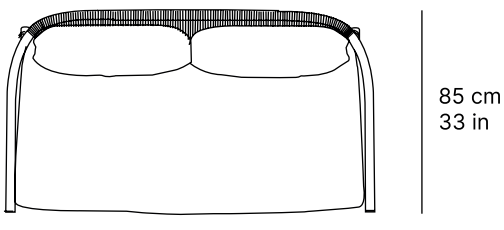

arata loveseat

[24452.01]

156 cm
61 in

CHARACTERISTICS

DIMENSIONS 157 × 85 × 68 cm

ARM HEIGHT 55 cm

BACK HEIGHT 68 cm

SEAT HEIGHT 40 cm

WEIGHT 0.00 kg

VOLUME 0,9 m3

MATERIALS

Grey Brown
Aluminum RAL 8019

Rope 6mm
Texcolene Sand

MATERIALS & CARE

MATERIAL: Aluminum

1. Clean regularly with a soft cloth of warm soapy water.
2. Do not use harsh or abrasive cleaning agents.
3. Aluminium is a perfect metal for outdoor use due to its antioxidant properties, light weight and great durability.