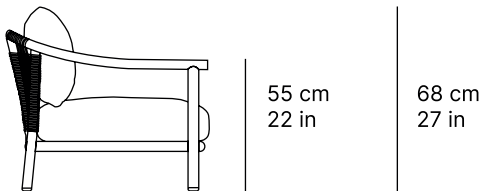

arata loveseat

[24452.01]

156 cm
61 in

CHARACTERISTICS

DIMENSIONS 157 × 85 × 68 cm

ARM HEIGHT 55 cm

BACK HEIGHT 68 cm

SEAT HEIGHT 40 cm

WEIGHT 0.00 kg

VOLUME 0,9 m3

MATERIALS

Grey Brown
Aluminum RAL 8019

Rope 6mm
Texcolene Sand

MATERIALS & CARE

MATERIAL: Aluminum

1. Clean regularly with a soft cloth of warm soapy water.
2. Do not use harsh or abrasive cleaning agents.
3. Aluminium is a perfect metal for outdoor use due to its antioxidant properties, light weight and great durability.