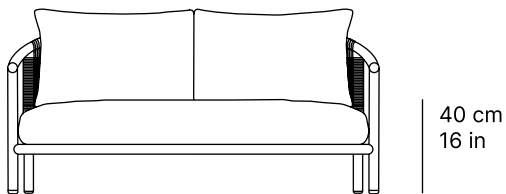

arata loveseat

[24452.01]

156 cm
61 in

CHARACTERISTICS

DIMENSIONS 157 × 85 × 68 cm

ARM HEIGHT 55 cm

BACK HEIGHT 68 cm

SEAT HEIGHT 40 cm

WEIGHT 0.00 kg

VOLUME 0,9 m3

MATERIALS

Grey Brown
Aluminum RAL 8019

Rope 6mm
Texcolene Sand

MATERIALS & CARE

MATERIAL: Aluminum

1. Clean regularly with a soft cloth of warm soapy water.
2. Do not use harsh or abrasive cleaning agents.
3. Aluminium is a perfect metal for outdoor use due to its antioxidant properties, light weight and great durability.