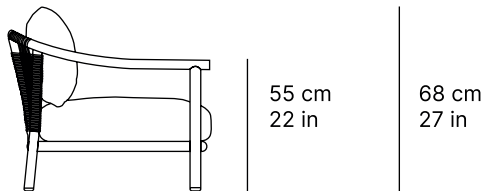

arata loveseat

[24452]

CHARACTERISTICS

DIMENSIONS 157 × 85 × 68 cm

ARM HEIGHT 55 cm

BACK HEIGHT 68 cm

SEAT HEIGHT 40 cm

WEIGHT 0.00 kg