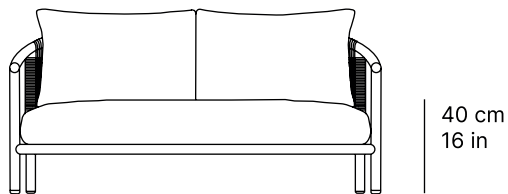

arata loveseat

[24452]

CHARACTERISTICS

DIMENSIONS 157 × 85 × 68 cm

ARM HEIGHT 55 cm

BACK HEIGHT 68 cm

SEAT HEIGHT 40 cm

WEIGHT 0.00 kg