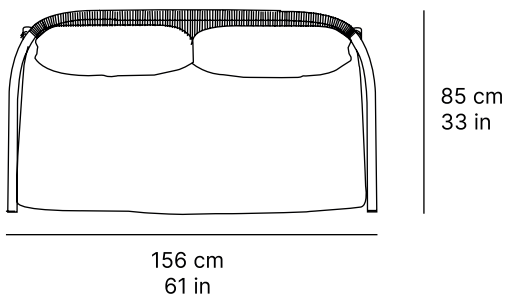

arata loveseat

[24452]

CHARACTERISTICS

DIMENSIONS 157 × 85 × 68 cm

ARM HEIGHT 55 cm

BACK HEIGHT 68 cm

SEAT HEIGHT 40 cm

WEIGHT 0.00 kg