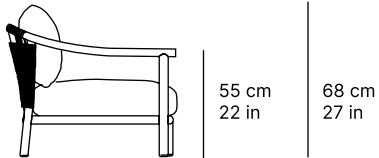

arata sofa

[24453.01]

250 cm
98 in

CHARACTERISTICS

DIMENSIONS 250 × 85 × 68 cm

ARM HEIGHT 55 cm

BACK HEIGHT 68 cm

SEAT HEIGHT 40 cm

WEIGHT 0.00 kg

VOLUME 1,45 m³

MATERIALS

Grey Brown
Aluminum RAL 8019

Rope 6mm
Texcolene Sand

MATERIALS & CARE

MATERIAL: Aluminum

1. Clean regularly with a soft cloth of warm soapy water.
2. Do not use harsh or abrasive cleaning agents.
3. Aluminium is a perfect metal for outdoor use due to its antioxidant properties, light weight and great durability.