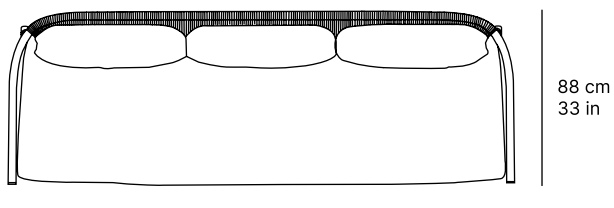

arata sofa

[24453.01]

250 cm
98 in

CHARACTERISTICS

DIMENSIONS 250 × 85 × 68 cm

ARM HEIGHT 55 cm

BACK HEIGHT 68 cm

SEAT HEIGHT 40 cm

WEIGHT 0.00 kg

VOLUME 1,45 m³

MATERIALS

Grey Brown
Aluminum RAL 8019

Rope 6mm
Texcolene Sand

MATERIALS & CARE

MATERIAL: Aluminum

1. Clean regularly with a soft cloth of warm soapy water.
2. Do not use harsh or abrasive cleaning agents.
3. Aluminium is a perfect metal for outdoor use due to its antioxidant properties, light weight and great durability.