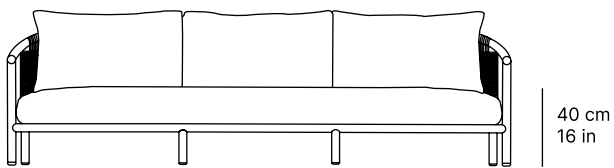

arata sofa

[24453.01]

250 cm
98 in

CHARACTERISTICS

DIMENSIONS 250 × 85 × 68 cm

ARM HEIGHT 55 cm

BACK HEIGHT 68 cm

SEAT HEIGHT 40 cm

WEIGHT 0.00 kg

VOLUME 1,45 m³

MATERIALS

Grey Brown
Aluminum RAL 8019

Rope 6mm
Texcolene Sand

MATERIALS & CARE

MATERIAL: Aluminum

1. Clean regularly with a soft cloth of warm soapy water.
2. Do not use harsh or abrasive cleaning agents.
3. Aluminium is a perfect metal for outdoor use due to its antioxidant properties, light weight and great durability.