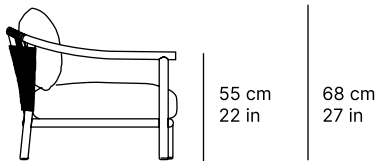

arata sofa

[24453]

250 cm
98 in

CHARACTERISTICS

DIMENSIONS 250 × 85 × 68 cm

ARM HEIGHT 55 cm

BACK HEIGHT 68 cm

SEAT HEIGHT 40 cm

WEIGHT 0.00 kg

VOLUME 1,45 m³

MATERIALS

 Rust Aluminum
RAL 3009

 Rope 6mm
Texcolene Sand

MATERIALS & CARE

MATERIAL: Aluminum

1. Clean regularly with a soft cloth of warm soapy water.
2. Do not use harsh or abrasive cleaning agents.
3. Aluminium is a perfect metal for outdoor use due to its antioxidant properties, light weight and great durability.