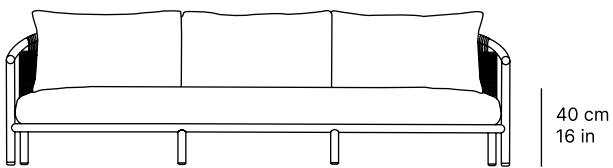

arata sofa

[24453]

250 cm
98 in

CHARACTERISTICS

DIMENSIONS 250 × 85 × 68 cm

ARM HEIGHT 55 cm

BACK HEIGHT 68 cm

SEAT HEIGHT 40 cm