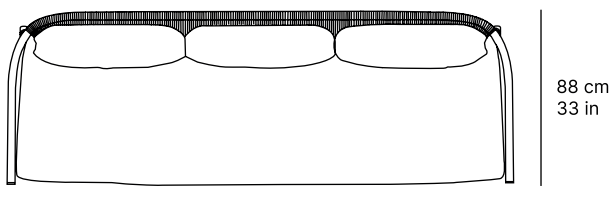

arata sofa

[24453]

250 cm
98 in

CHARACTERISTICS

DIMENSIONS 250 × 85 × 68 cm

ARM HEIGHT 55 cm

BACK HEIGHT 68 cm

SEAT HEIGHT 40 cm

WEIGHT 0.00 kg

VOLUME 1,45 m³

MATERIALS

 Rust Aluminum
RAL 3009

 Rope 6mm
Texcolene Sand

MATERIALS & CARE

MATERIAL: Aluminum

1. Clean regularly with a soft cloth of warm soapy water.
2. Do not use harsh or abrasive cleaning agents.
3. Aluminium is a perfect metal for outdoor use due to its antioxidant properties, light weight and great durability.