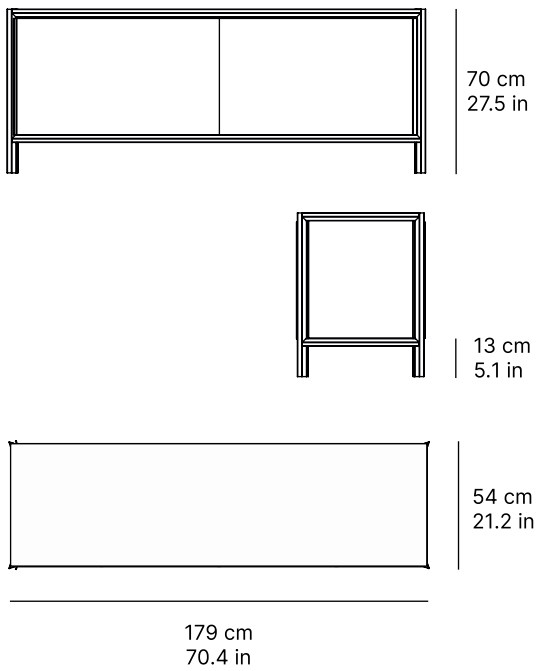

aris sideboard

[24337]

CHARACTERISTICS

DIMENSIONS 179 × 54 × 70 cm

SEAT LEGS 13 cm

TOP THICK 8 cm

WEIGHT 0.00 kg

VOLUME 0,34 m³