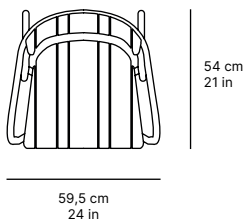

### CHARACTERISTICS

DIMENSIONS 59,5 × 54 × 78 cm

ARM HEIGHT 67 cm

SEAT HEIGHT 45 cm

WEIGHT 0.0 kg

VOLUME 0,37 m<sup>3</sup>