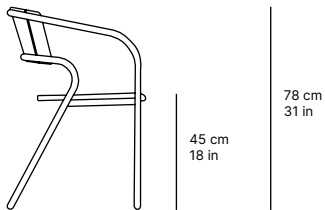

### CHARACTERISTICS

DIMENSIONS 59,5 × 54 × 78 cm

ARM HEIGHT 67 cm

SEAT HEIGHT 45 cm

WEIGHT 0.0 kg

VOLUME 0,37 m<sup>3</sup>