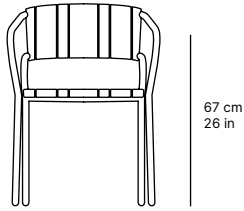

## eki dining armchair

[24432.01]

### CHARACTERISTICS

DIMENSIONS 59,5 × 54 × 78 cm

ARM HEIGHT 67 cm

SEAT HEIGHT 45 cm

WEIGHT 0.0 kg

VOLUME 0,37 m<sup>3</sup>