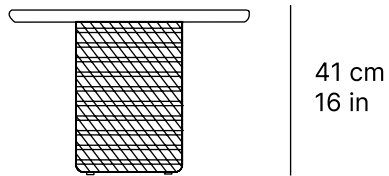

koro sq. aux table

[24445]

60 cm
24 in

CHARACTERISTICS

DIMENSIONS 60 × 60 × 41 cm

THICK TOP 12 mm

WEIGHT 0.00 kg

VOLUME 0,27 m3