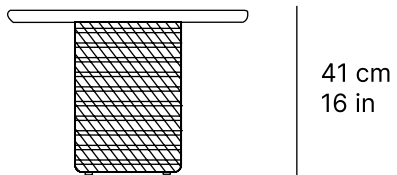

koro sq. aux table

[24445]

60 cm
24 in

CHARACTERISTICS

DIMENSIONS 60 × 60 × 41 cm

THICK TOP 12 mm

WEIGHT 0.00 kg

VOLUME 0,27 m3