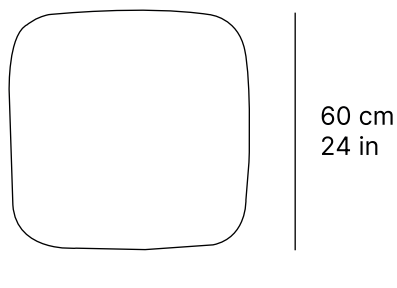

koro sq. aux table

[24445]

60 cm
24 in

CHARACTERISTICS

DIMENSIONS 60 × 60 × 41 cm

THICK TOP 12 mm

WEIGHT 0.00 kg

VOLUME 0,27 m3