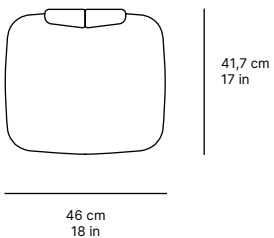

koro tray table

[24429.02]

CHARACTERISTICS

DIMENSIONS 46 × 41,7 × 27 cm

WEIGHT 0.0 kg

VOLUME 0.0 m³

MATERIALS

Aluminium
Dark RAL 8019