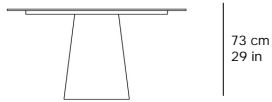

lacus dining table

[24358.01]

CHARACTERISTICS

DIMENSIONS 130 × 130 × 73 cm

thick top 20 mm

WEIGHT 62 kg

VOLUME 0,38 m³

MATERIALS