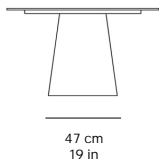

lacus dining table

[24358.01]

CHARACTERISTICS

DIMENSIONS 130 × 130 × 73 cm

thick top 20 mm

WEIGHT 62 kg

VOLUME 0,38 m³

MATERIALS