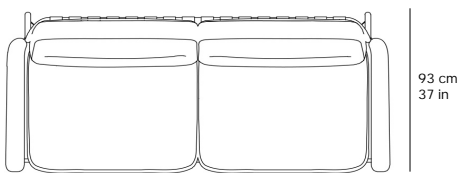

## lacus sofa

[24353]

203 cm  
80 in

### CHARACTERISTICS

DIMENSIONS 203 × 93 × 81 cm

ARM HEIGHT 55 cm

SEAT HEIGHT 42 cm

BACK HEIGHT 81 cm

WEIGHT 18,5 kg

VOLUME 0,41 m<sup>3</sup>