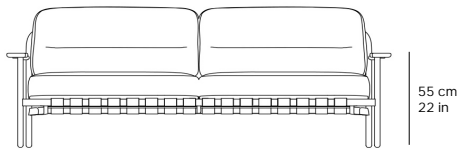

## lacus sofa

[24353]

203 cm  
80 in

### CHARACTERISTICS

DIMENSIONS 203 × 93 × 81 cm

ARM HEIGHT 55 cm

SEAT HEIGHT 42 cm

BACK HEIGHT 81 cm

WEIGHT 18,5 kg

VOLUME 0,41 m<sup>3</sup>