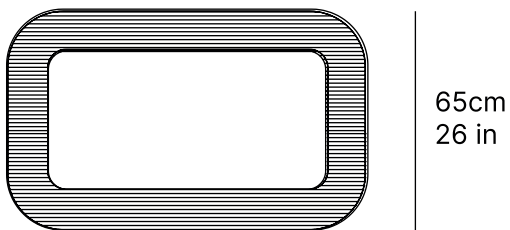

ronda rect. coffee table

[24474]

106 cm
42 in

CHARACTERISTICS

DIMENSIONS 106 × 65 × 36 cm

WEIGHT 0.00 kg

VOLUME 0,21 m3

MATERIALS