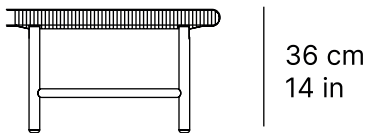

ronda rect. coffee table

[24474]

106 cm
42 in

CHARACTERISTICS

DIMENSIONS 106 × 65 × 36 cm

WEIGHT 0.00 kg

VOLUME 0,21 m3

MATERIALS