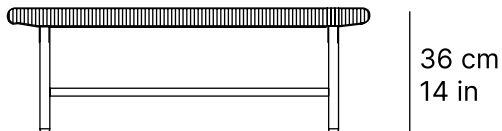

ronda rect. coffee table

[24474]

106 cm
42 in

CHARACTERISTICS

DIMENSIONS 106 × 65 × 36 cm

WEIGHT 0.00 kg

VOLUME 0,21 m3

MATERIALS