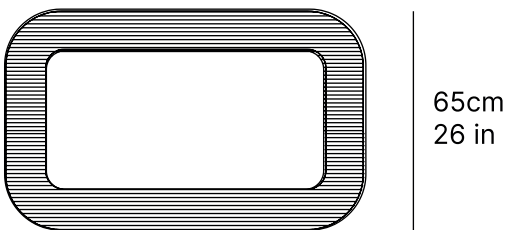

## ronda rect. coffee table

[24474.01]

106 cm  
42 in

### CHARACTERISTICS

DIMENSIONS 106 × 65 × 36 cm

WEIGHT 0.00 kg

VOLUME 0,21 m3