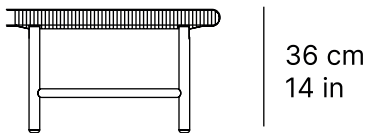

## ronda rect. coffee table

[24474.01]

106 cm  
42 in

### CHARACTERISTICS

DIMENSIONS 106 × 65 × 36 cm

WEIGHT 0.00 kg

VOLUME 0,21 m3