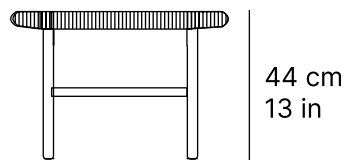

ronda sq. coffee table

[24475]

CHARACTERISTICS

DIMENSIONS 64 × 64 × 44 cm

WEIGHT 0.00 kg

VOLUME 0,00 m3

MATERIALS

Aluminum
White Wash