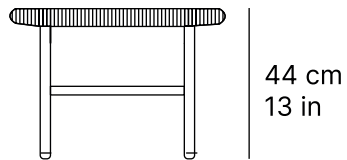

ronda sq. coffee table

[24475]

CHARACTERISTICS

DIMENSIONS 64 × 64 × 44 cm

WEIGHT 0.00 kg

VOLUME 0,00 m3

MATERIALS

Aluminum
White Wash