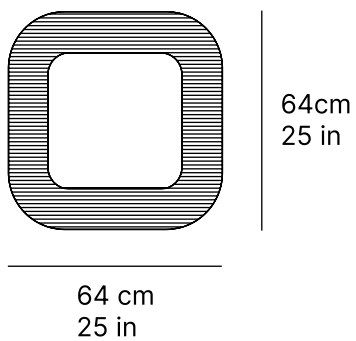

ronda sq. coffee table

[24475]

CHARACTERISTICS

DIMENSIONS 64 × 64 × 44 cm

WEIGHT 0.00 kg

VOLUME 0,00 m3

MATERIALS

Aluminum
White Wash