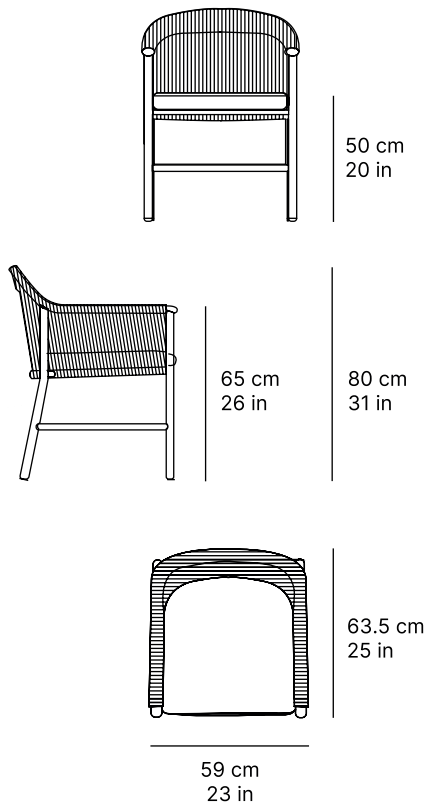

ronda dining armchair

[24470.01]

CHARACTERISTICS

DIMENSIONS 59 × 63,5 × 80 cm

ARM HEIGHT 65 cm

BACK HEIGHT 80 cm

SEAT HEIGHT 50 cm

WEIGHT 0.00 kg