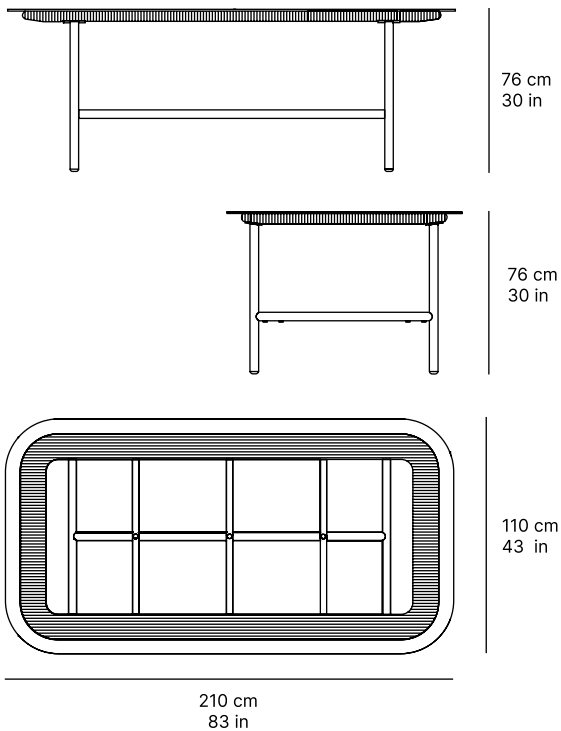

ronda dining table

[24477]

CHARACTERISTICS

DIMENSIONS 210 × 110 × 76 cm

THICK TOP 6 mm

WEIGHT 0.00 kg

VOLUME 1,95 m3

MATERIALS