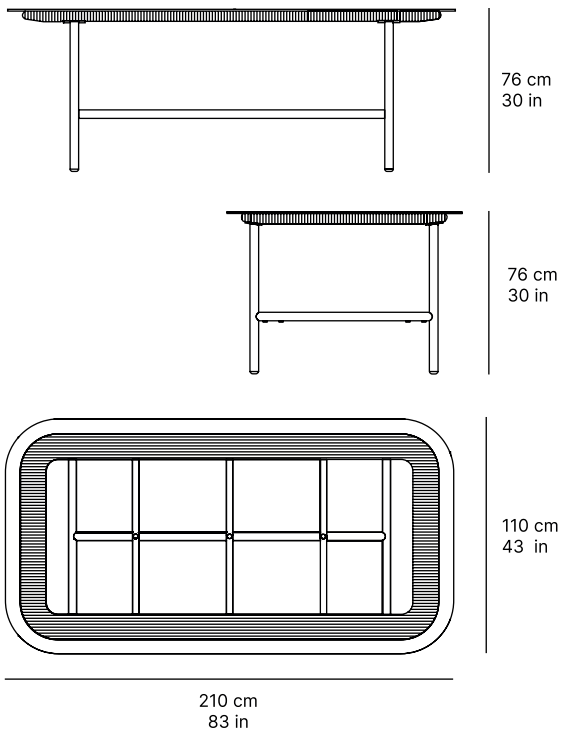

ronda dining table

[24477.01]

CHARACTERISTICS

DIMENSIONS 210 × 110 × 76 cm

THICK TOP 6 mm

WEIGHT 0.00 kg

VOLUME 1,95 m3

MATERIALS