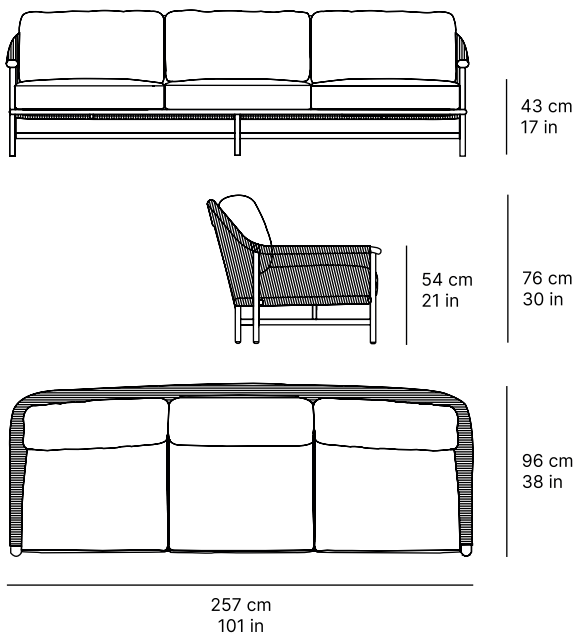

## ronda sofa

[24473]

### CHARACTERISTICS

DIMENSIONS 257 × 96 × 79 cm

ARM HEIGHT 54 cm

BACK HEIGHT 79 cm

SEAT HEIGHT 43 cm

WEIGHT 0.00 kg

VOLUME 1,95 m<sup>3</sup>