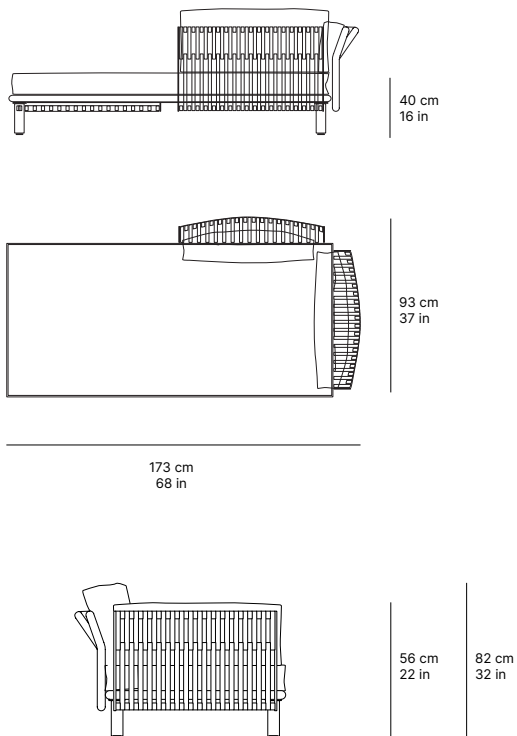

## tempo right chaise lounge

[24366.01]

### CHARACTERISTICS

DIMENSIONS 173 × 93 × 56 cm

ARM HEIGHT 56 cm

SEAT HEIGHT 40 cm

BACK HEIGHT 82 cm

WEIGHT 30.65 kg

VOLUME 0,90 m<sup>3</sup>