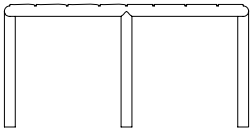

## tempo round coffee table

[24364.02]

Ø 80 cm  
Ø 31 in

41 cm  
16 in

### CHARACTERISTICS

DIMENSIONS Ø80 × 41 cm

thick top 20 mm

WEIGHT 19,32 kg

VOLUME 0,32 m<sup>3</sup>