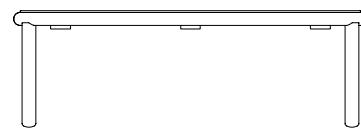

tempo rect. coffee table

[24364.01]

90 cm
35 in

150 cm
60 in

32 cm
13 in

CHARACTERISTICS

DIMENSIONS 150 × 90 × 32 cm

thick too 10,2 mm