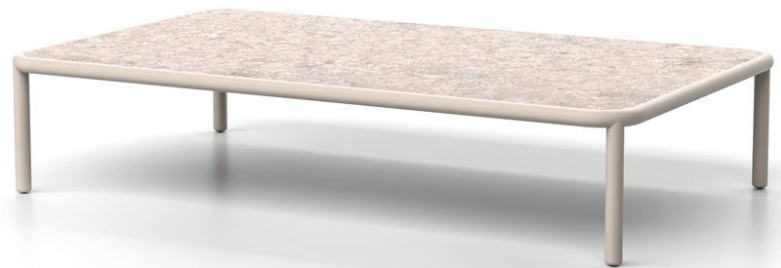

tempo rect. coffee table

[24364.01]

90 cm
35 in

150 cm
60 in

32 cm
13 in

CHARACTERISTICS

DIMENSIONS 150 × 90 × 32 cm

thick too 10,2 mm

WEIGHT 30,25 kg

VOLUME 0,59 m3

MATERIALS

Dekton VK03
Grigio Pietra Kode

Aluminum
White Wash

MATERIALS & CARE

MATERIAL: Dekton

1. Periodically, clean the laminates using a soft microfiber cloth and common detergents (degreasers, multi-purpose) or soap.
2. Let it act for a minutes, then clean it with another cloth to remove any remaining producto. And dry it with kitchen paper.
3. Do not use abrasive cleaning products, acids or bleach.
4. They are antistatic finishes, that is, they do not attract dust. And with an extreme resistance to heat and freezing