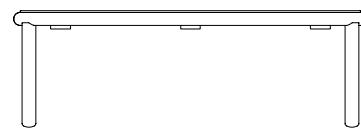

tempo rect. coffee table

[24364.01]

90 cm
35 in

150 cm
60 in

32 cm
13 in

CHARACTERISTICS

DIMENSIONS 150 × 90 × 32 cm

thick top 20 mm