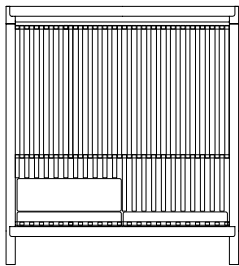

tempo daybed

[24369]

200 cm
79 in

200 cm
79 in

200 cm
79 in

49 cm
19 in

CHARACTERISTICS

DIMENSIONS 200 × 200 × 200 cm

SEAT HEIGHT 49 cm

WEIGHT 95,16 kg

VOLUME 2,06 m³

MATERIALS

Aluminum
White Wash

Cushion
PM Marble 1322

Rope
Atmosphere FRD 16X5

*The colour of the backrest weaving has been modified.
(error in white background image)