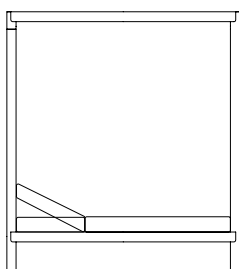

tempo daybed

[24369]

200 cm
79 in

200 cm
79 in

200 cm
79 in

49 cm
19 in

CHARACTERISTICS

DIMENSIONS 200 × 200 × 200 cm

SEAT HEIGHT 49 cm

WEIGHT 95,16 kg

VOLUME 2,06 m³

MATERIALS

Aluminum
White Wash

Cushion
PM Marble 1322

Rope
Atmosphere FRD 16X5

*The colour of the backrest weaving has been modified.
(error in white background image)