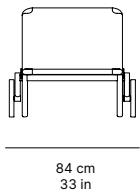

tempo lounge

[24368]

CHARACTERISTICS

DIMENSIONS 84 × 195 × 33 cm

SEAT HEIGHT 33 cm

WEIGHT 28,50 kg

VOLUME 0,66 m3

MATERIALS