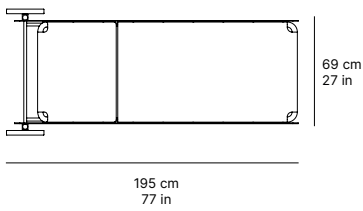

tempo lounge

[24368]

CHARACTERISTICS

DIMENSIONS 84 × 195 × 33 cm

SEAT HEIGHT 33 cm

WEIGHT 28,50 kg

VOLUME 0,66 m3

MATERIALS