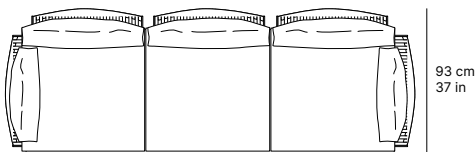

tempo sofa

[24363]

266 cm
105 in

CHARACTERISTICS

DIMENSIONS 266 × 93 × 56 cm

ARM HEIGHT 56 cm

SEAT HEIGHT 40 cm

BACK HEIGHT 82 cm

WEIGHT 55,25 kg

VOLUME 0,76 m³

MATERIALS

Teak
wood

Aluminum
White Wash

Rope
Atmosphere FRD 16X5

Cushion
PM Marble 1322

MATERIALS & CARE