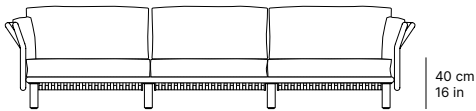

tempo sofa

[24363]

266 cm
105 in

CHARACTERISTICS

DIMENSIONS 266 × 93 × 56 cm

ARM HEIGHT 56 cm

SEAT HEIGHT 40 cm

BACK HEIGHT 82 cm

WEIGHT 55,25 kg

VOLUME 0,76 m³

MATERIALS

Teak
wood

Aluminum
White Wash

Rope
Atmosphere FRD 16X5

Cushion
PM Marble 1322

MATERIALS & CARE