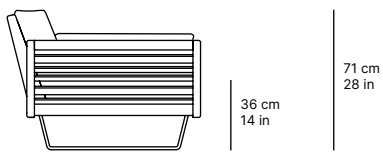

velair lounge chair

[24391]

CHARACTERISTICS

DIMENSIONS 111 × 101 × 71 cm

ARM HEIGHT 58 cm

SEAT HEIGHT 36 cm

WEIGHT 21.89 kg

VOLUME 0,88 m³