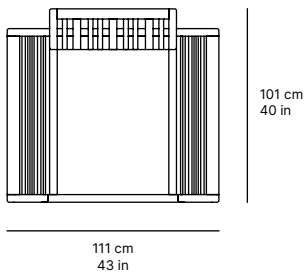

velair lounge chair

[24391]

CHARACTERISTICS

DIMENSIONS 111 × 101 × 71 cm

ARM HEIGHT 58 cm

SEAT HEIGHT 36 cm

WEIGHT 21.89 kg

VOLUME 0,88 m³