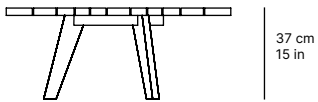

velair coffee table 90

[24394]

CHARACTERISTICS

DIMENSIONS Ø 90 × 37 cm

WEIGHT 0.0 kg

VOLUME 0.63 m³

MATERIALS

Teak
Wood